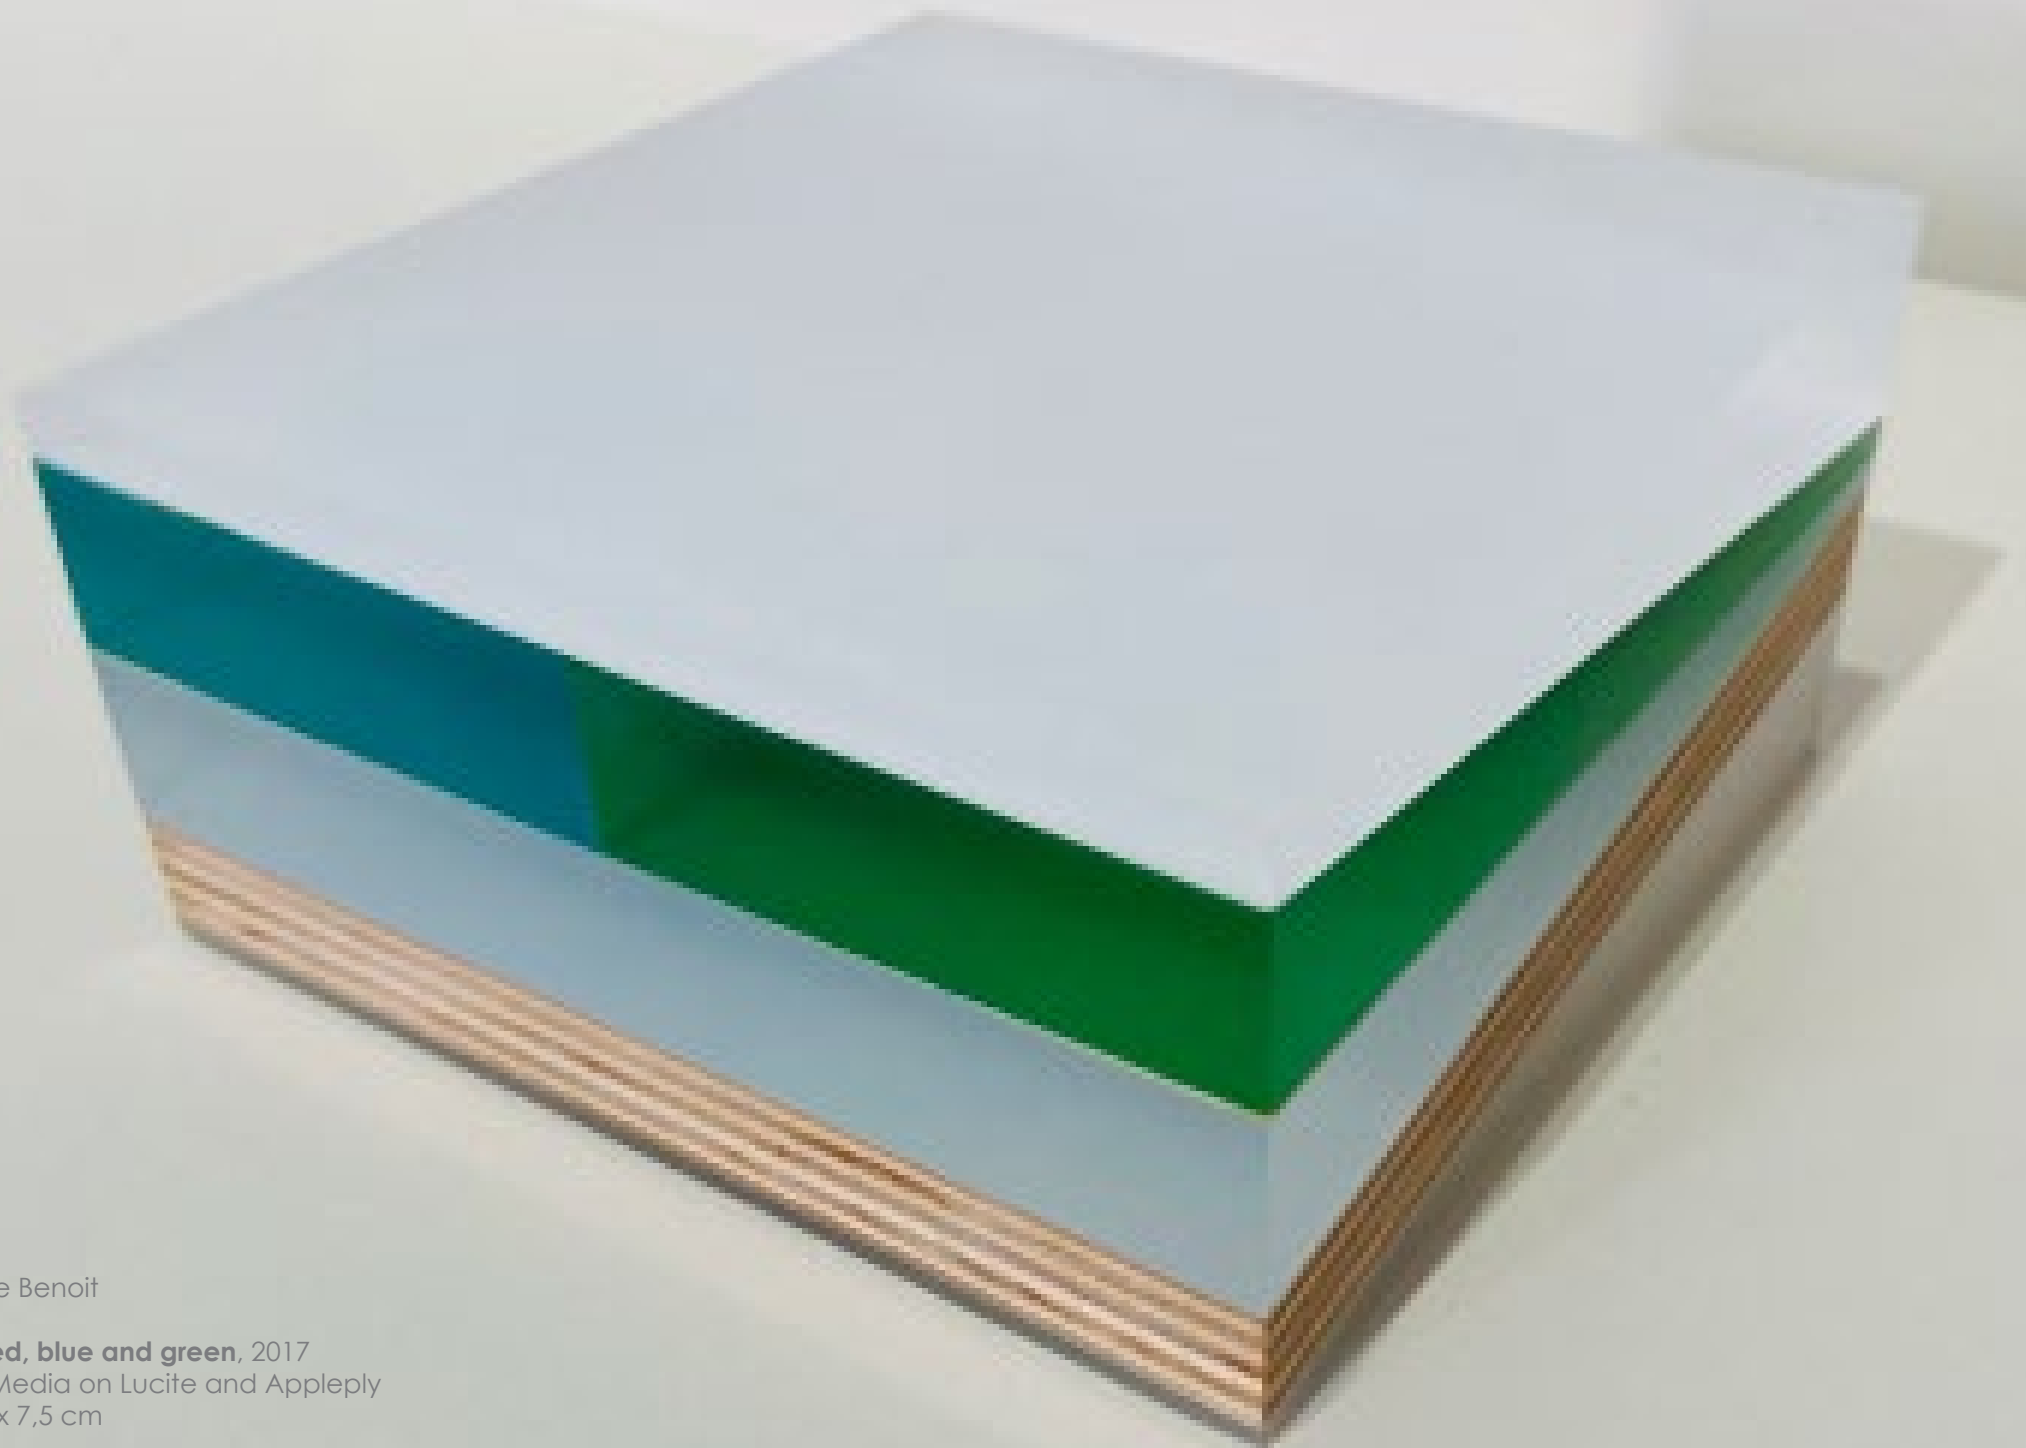

michelle benoit
trooping the colours

thomas punzmann contemporary - frankfurt

Michelle Benoit

Bluestone, 2018
Mixed media on Plywood and Lucite
17 x 17 x 10 cm

Michelle Benoit

Skyhood, 2018
Mixed media on Plywood and Lucite
17 x 17 x 10 cm

Michelle Benoit

Goldenrod und Tinsel 2018
Mixed Media on Lucite and Plywood
18 x 17 x 10 cm

Michelle Benoit

Wrapped, blue and green, 2017
Mixed Media on Lucite and Appleply
13 x 13 x 7,5 cm

Michelle Benoit