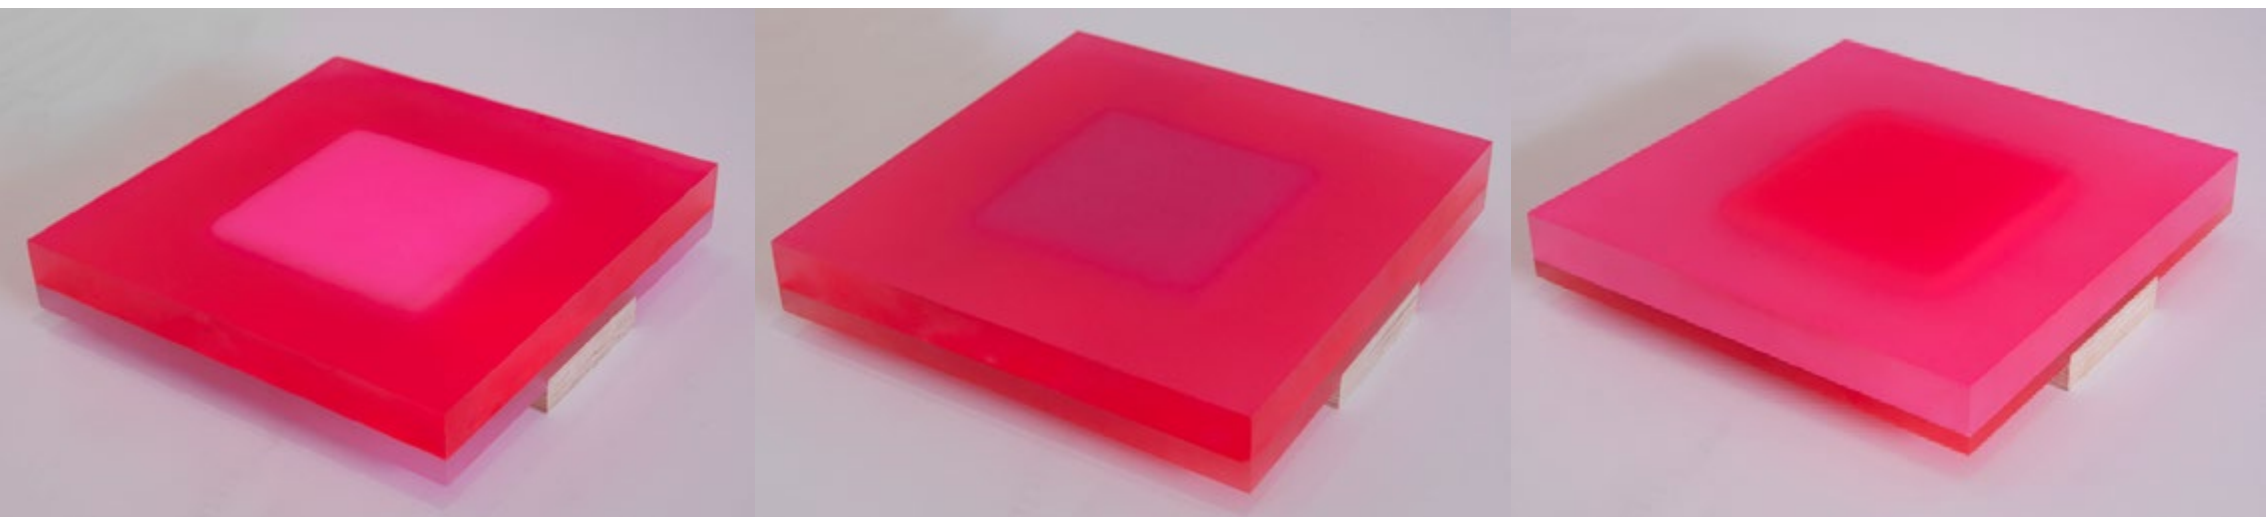

Michelle Benoit

Pink Squares, 2017

3 Mixed Media on reclaimed Lucite, Maple Wood
3 á 30 x 30 cm (three pieces)