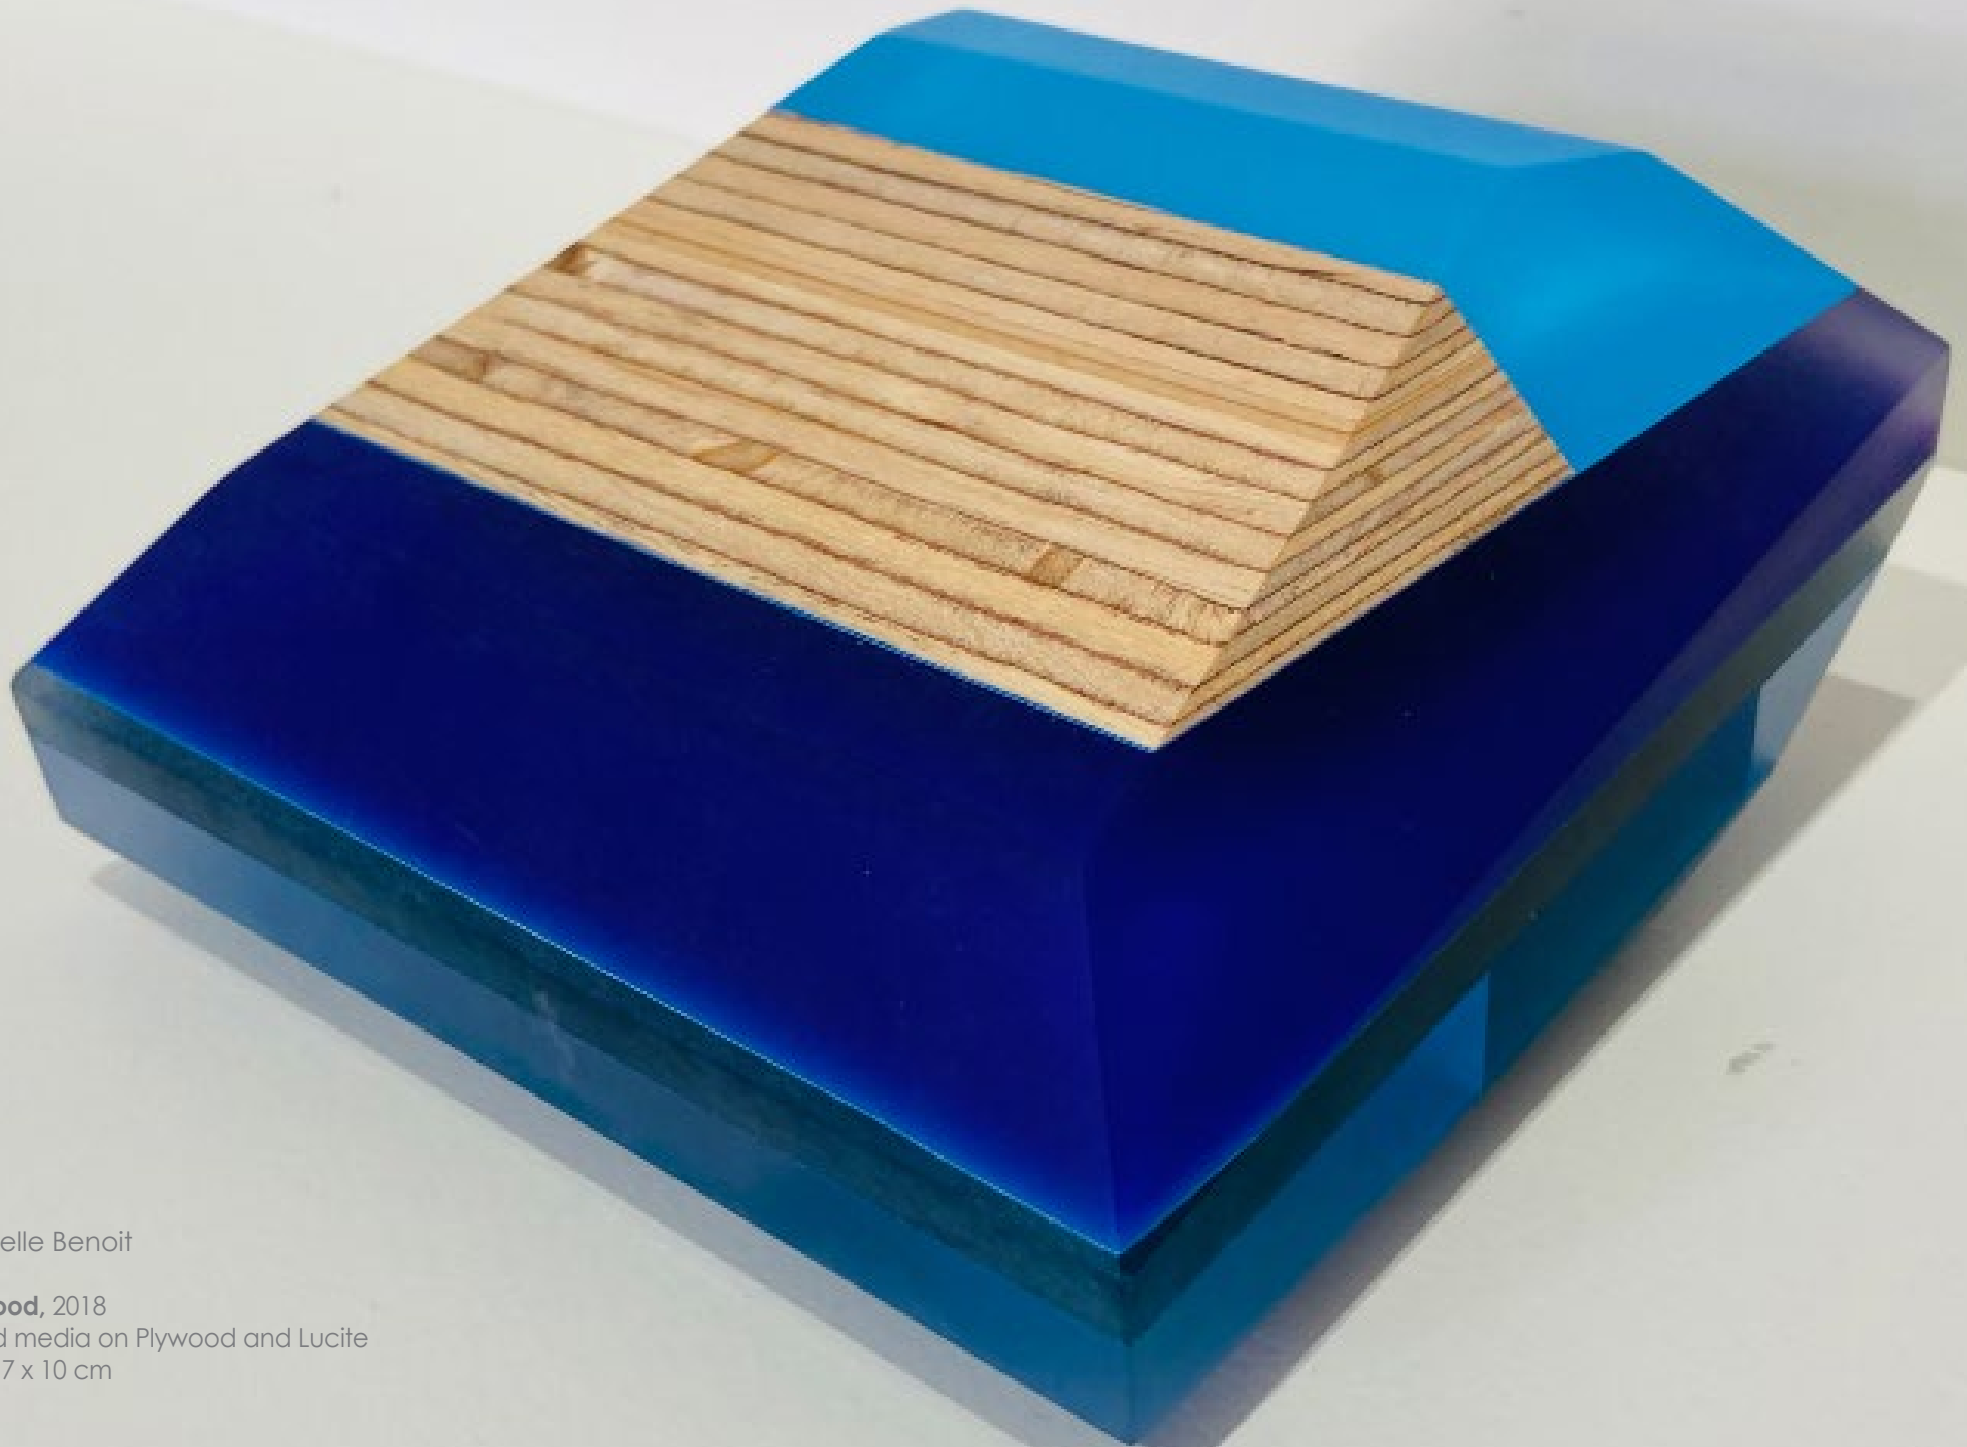

michelle benoit
trooping the colours

thomas punzmann contemporary - frankfurt

Michelle Benoit

Bluestone, 2018
Mixed media on Plywood and Lucite
17 x 17 x 10 cm

Michelle Benoit

Skyhood, 2018
Mixed media on Plywood and Lucite
17 x 17 x 10 cm