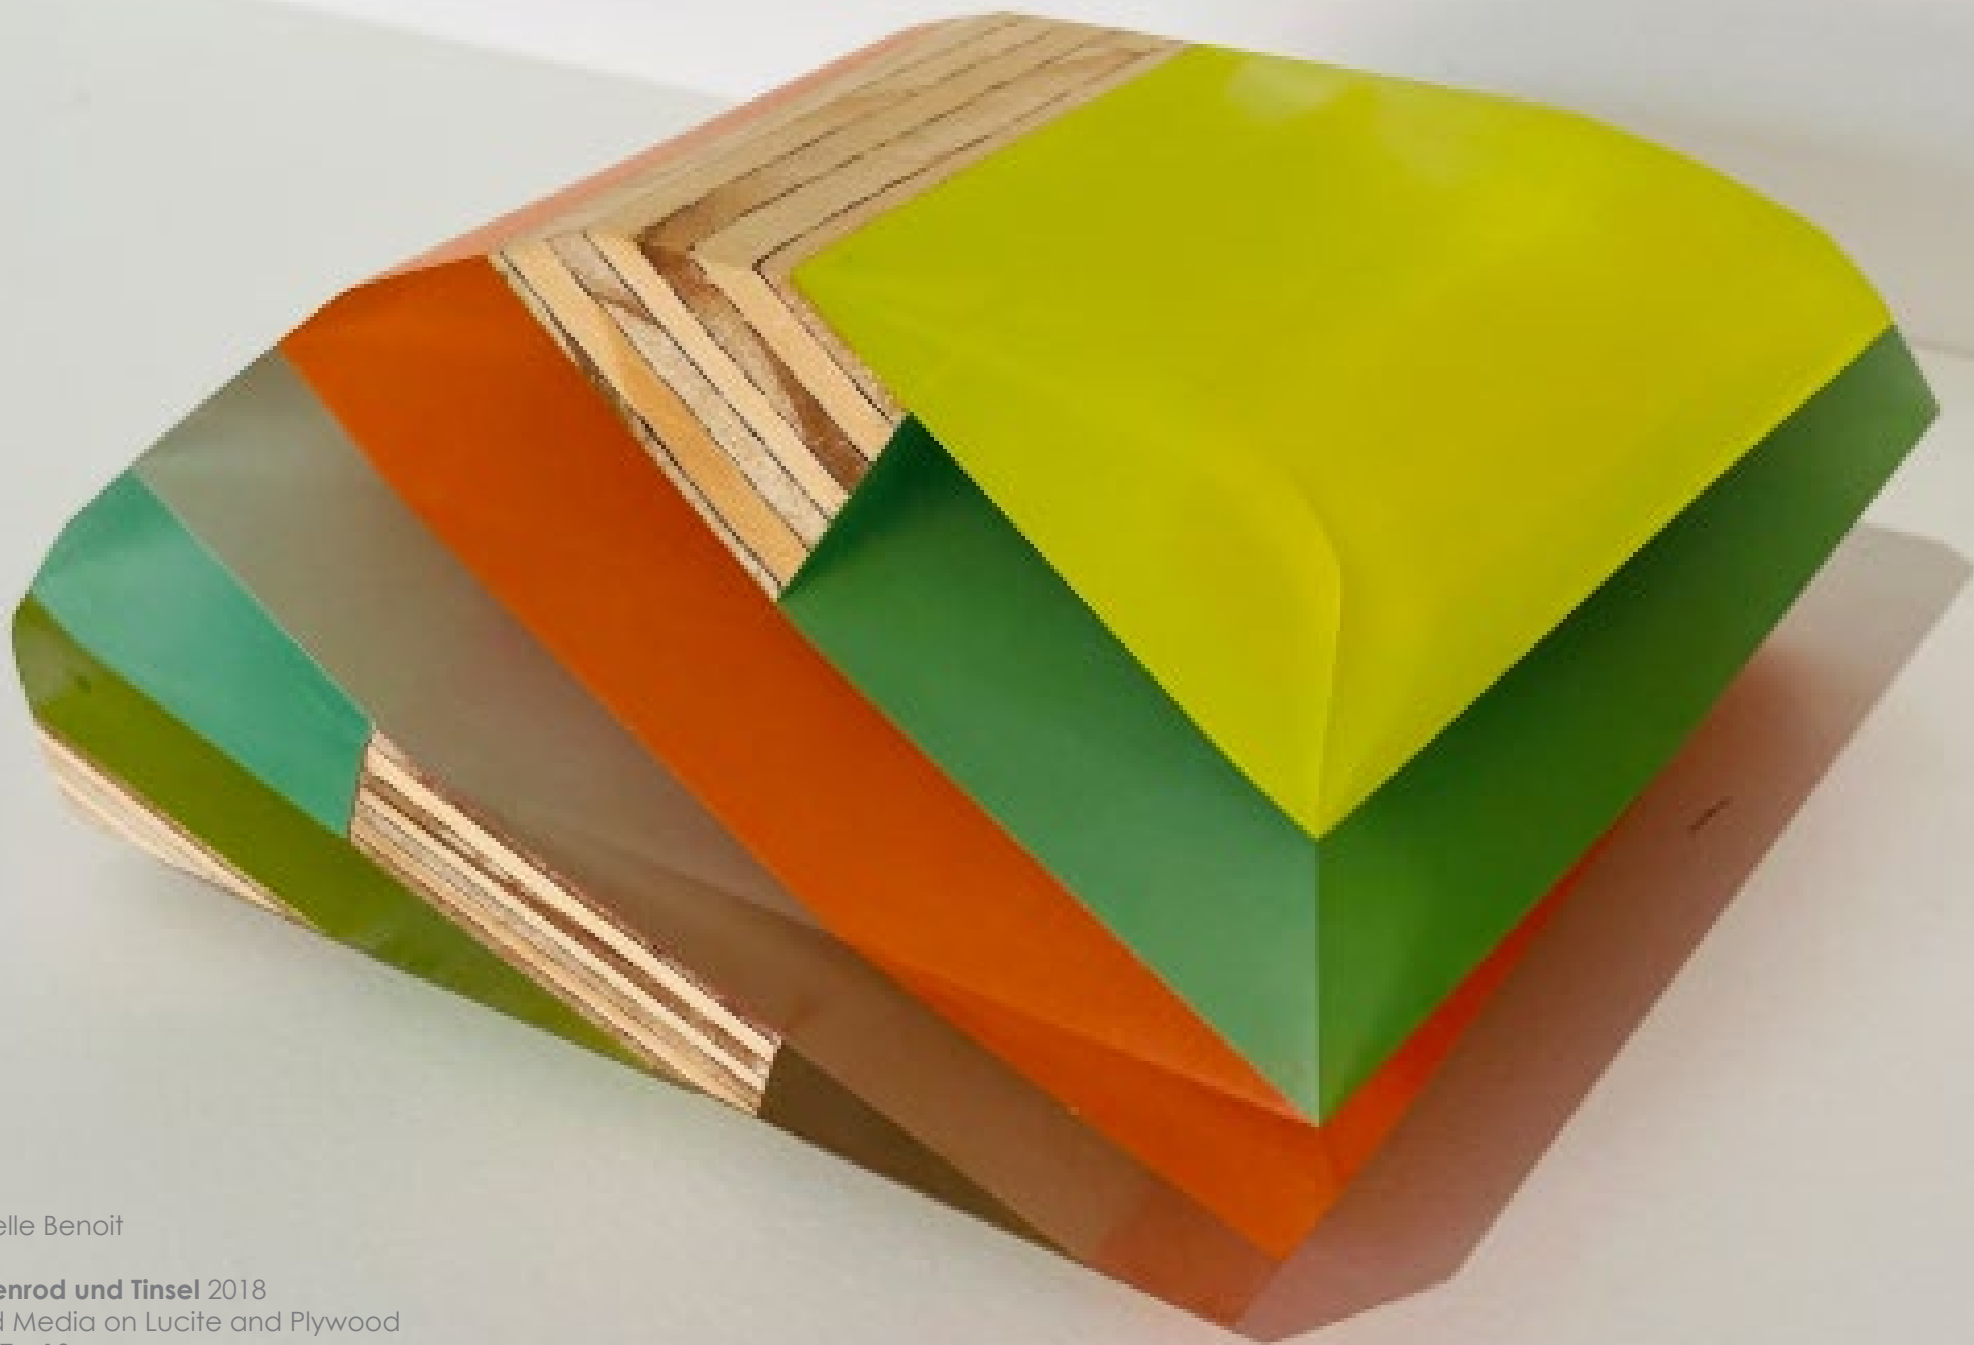

michelle benoit
trooping the colours

thomas punzmann contemporary - frankfurt

Michelle Benoit

Bluestone, 2018
Mixed media on Plywood and Lucite
17 x 17 x 10 cm

Michelle Benoit

Skyhood, 2018
Mixed media on Plywood and Lucite
17 x 17 x 10 cm