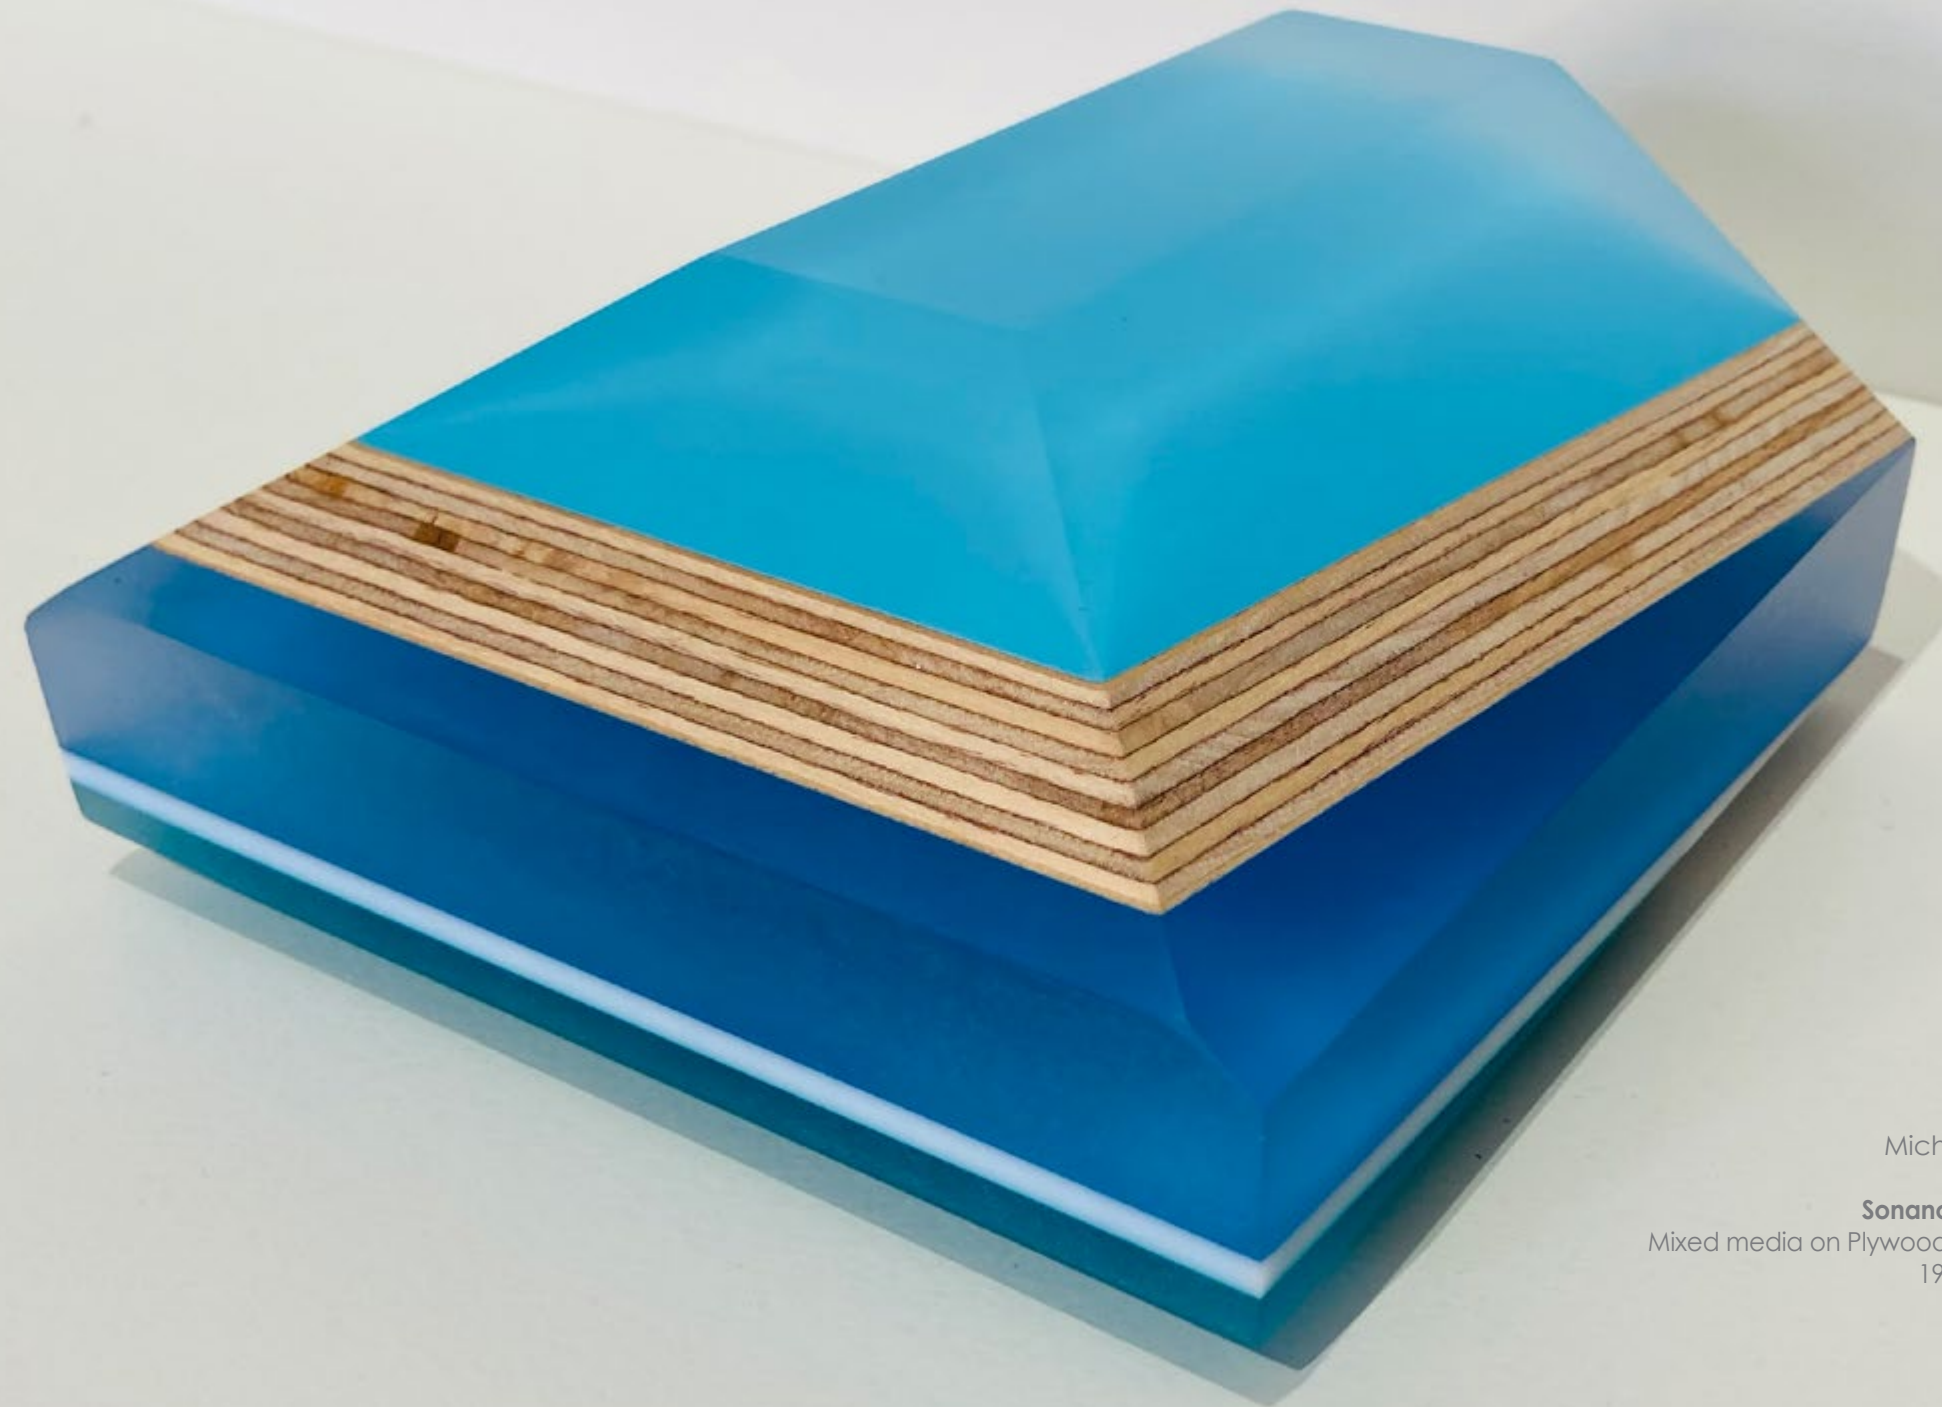

Michelle Benoit

Sonance Ark, 2018
Mixed media on Plywood and Lucite
19 x 17 x 7 cm

Euro 2.600