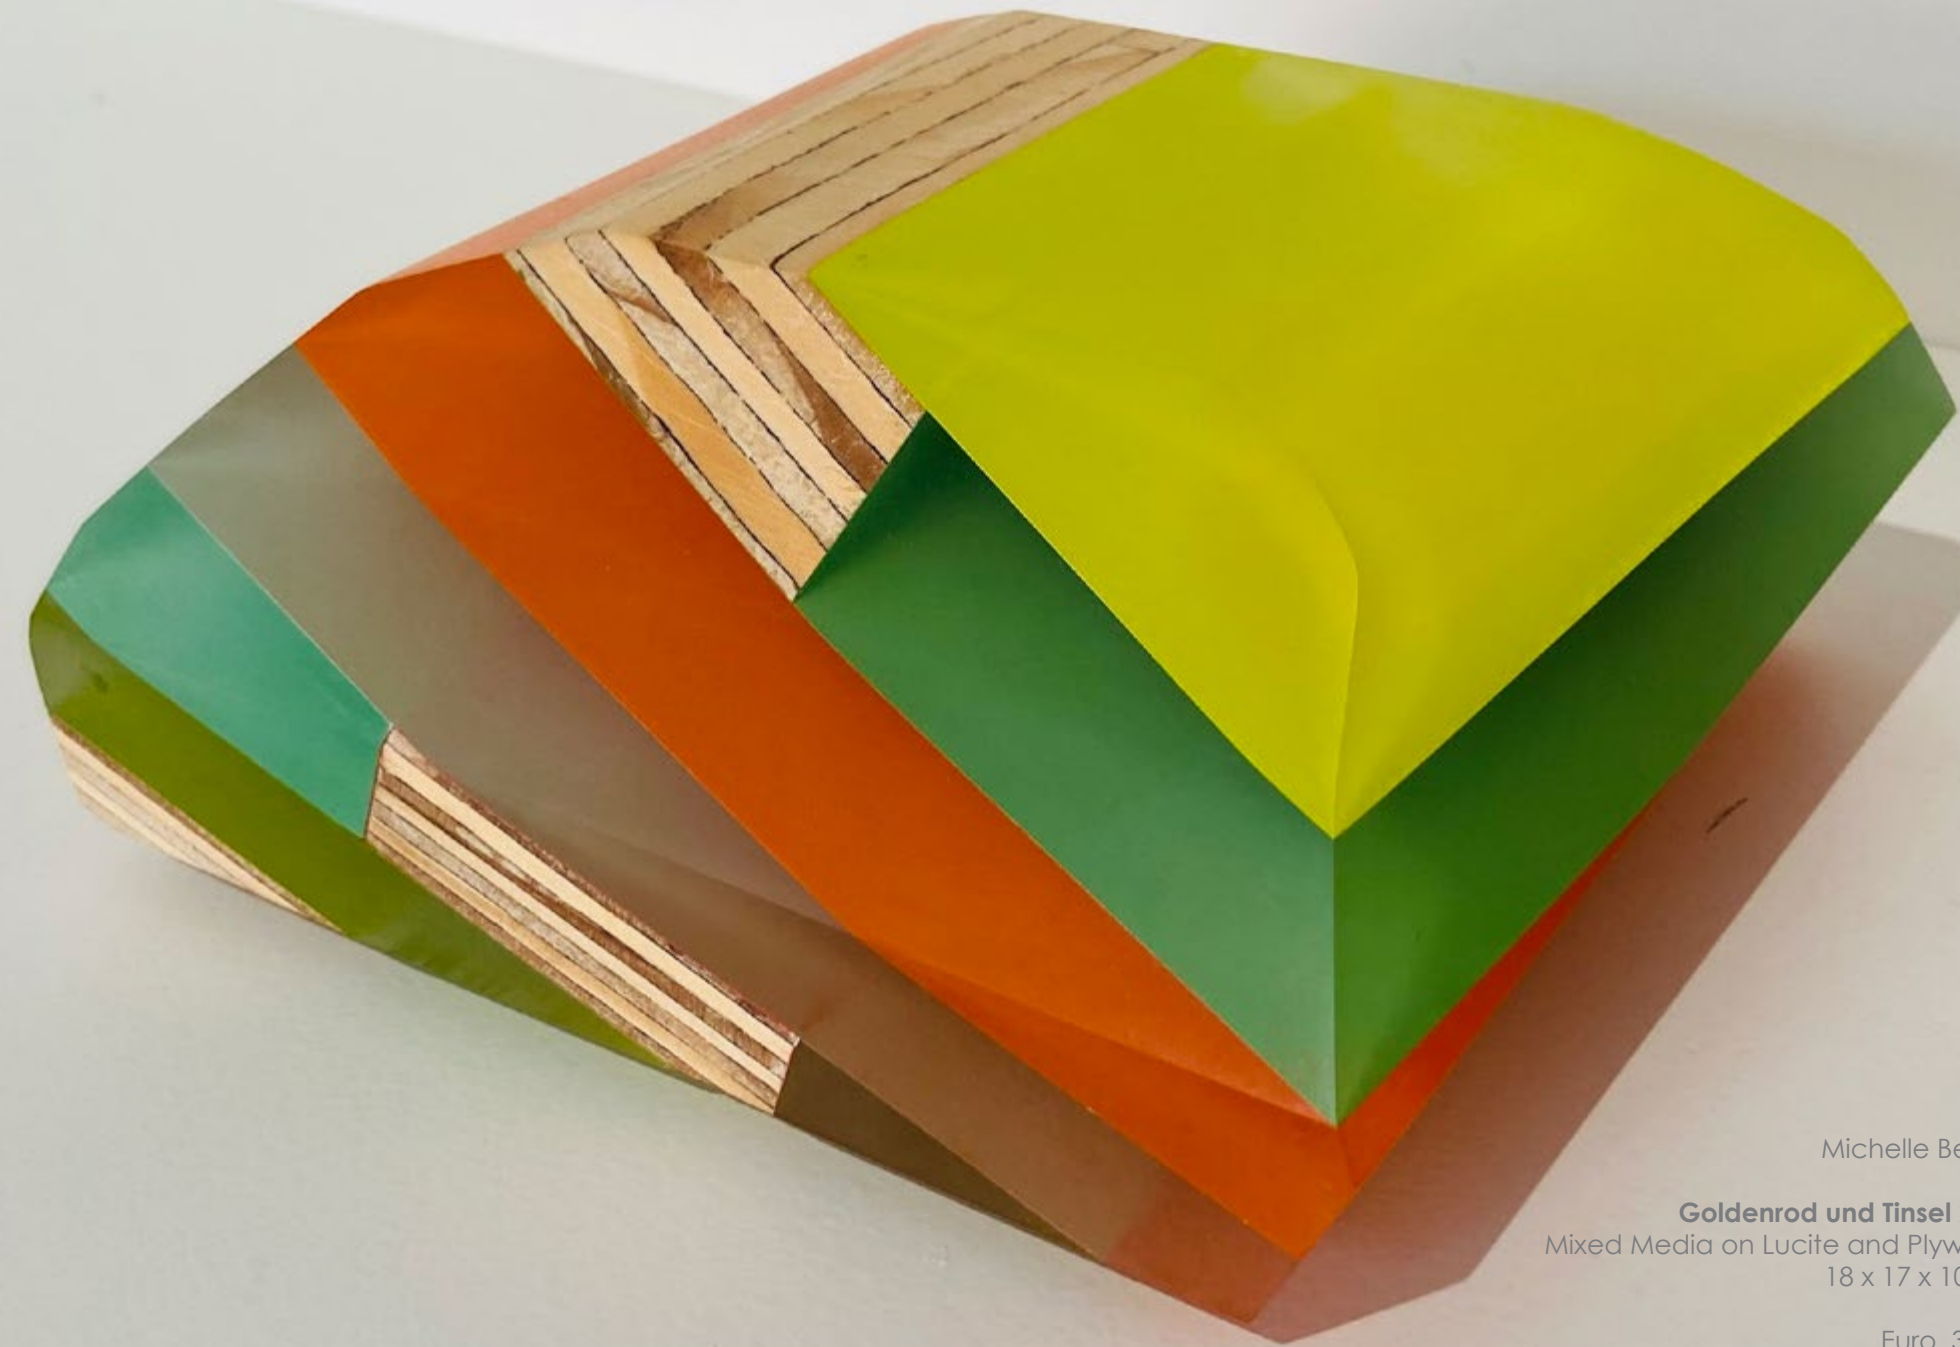

Michelle Benoit

Goldenrod und Tinsel 2018
Mixed Media on Lucite and Plywood
18 x 17 x 10 cm

Euro 3.200