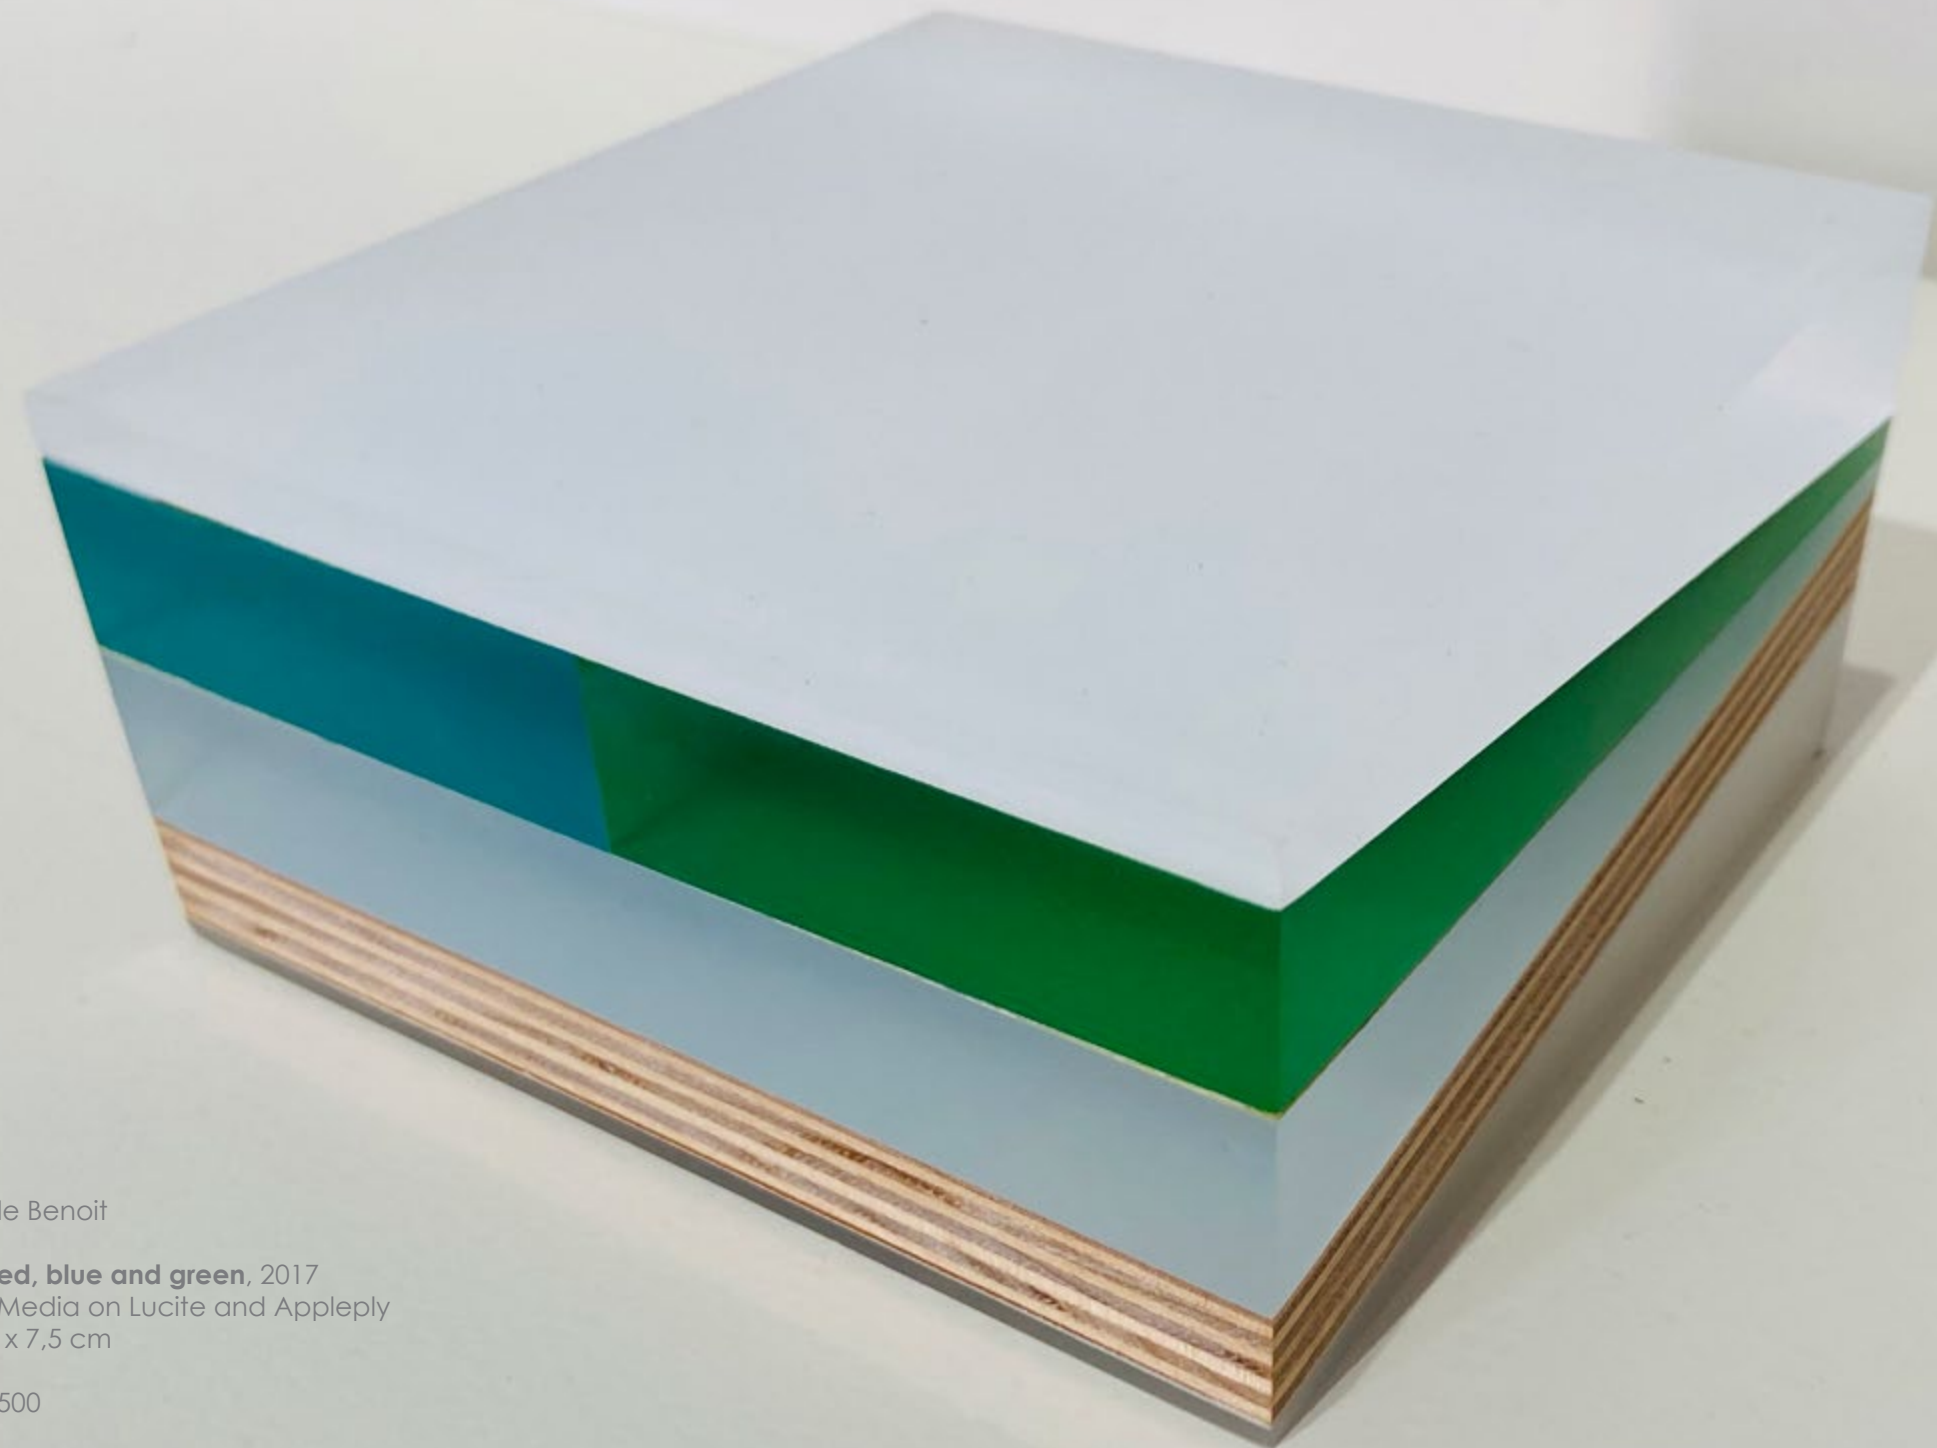

Michelle Benoit

Wrapped, blue and green, 2017
Mixed Media on Lucite and Appleply
13 x 13 x 7,5 cm

Euro 1.500