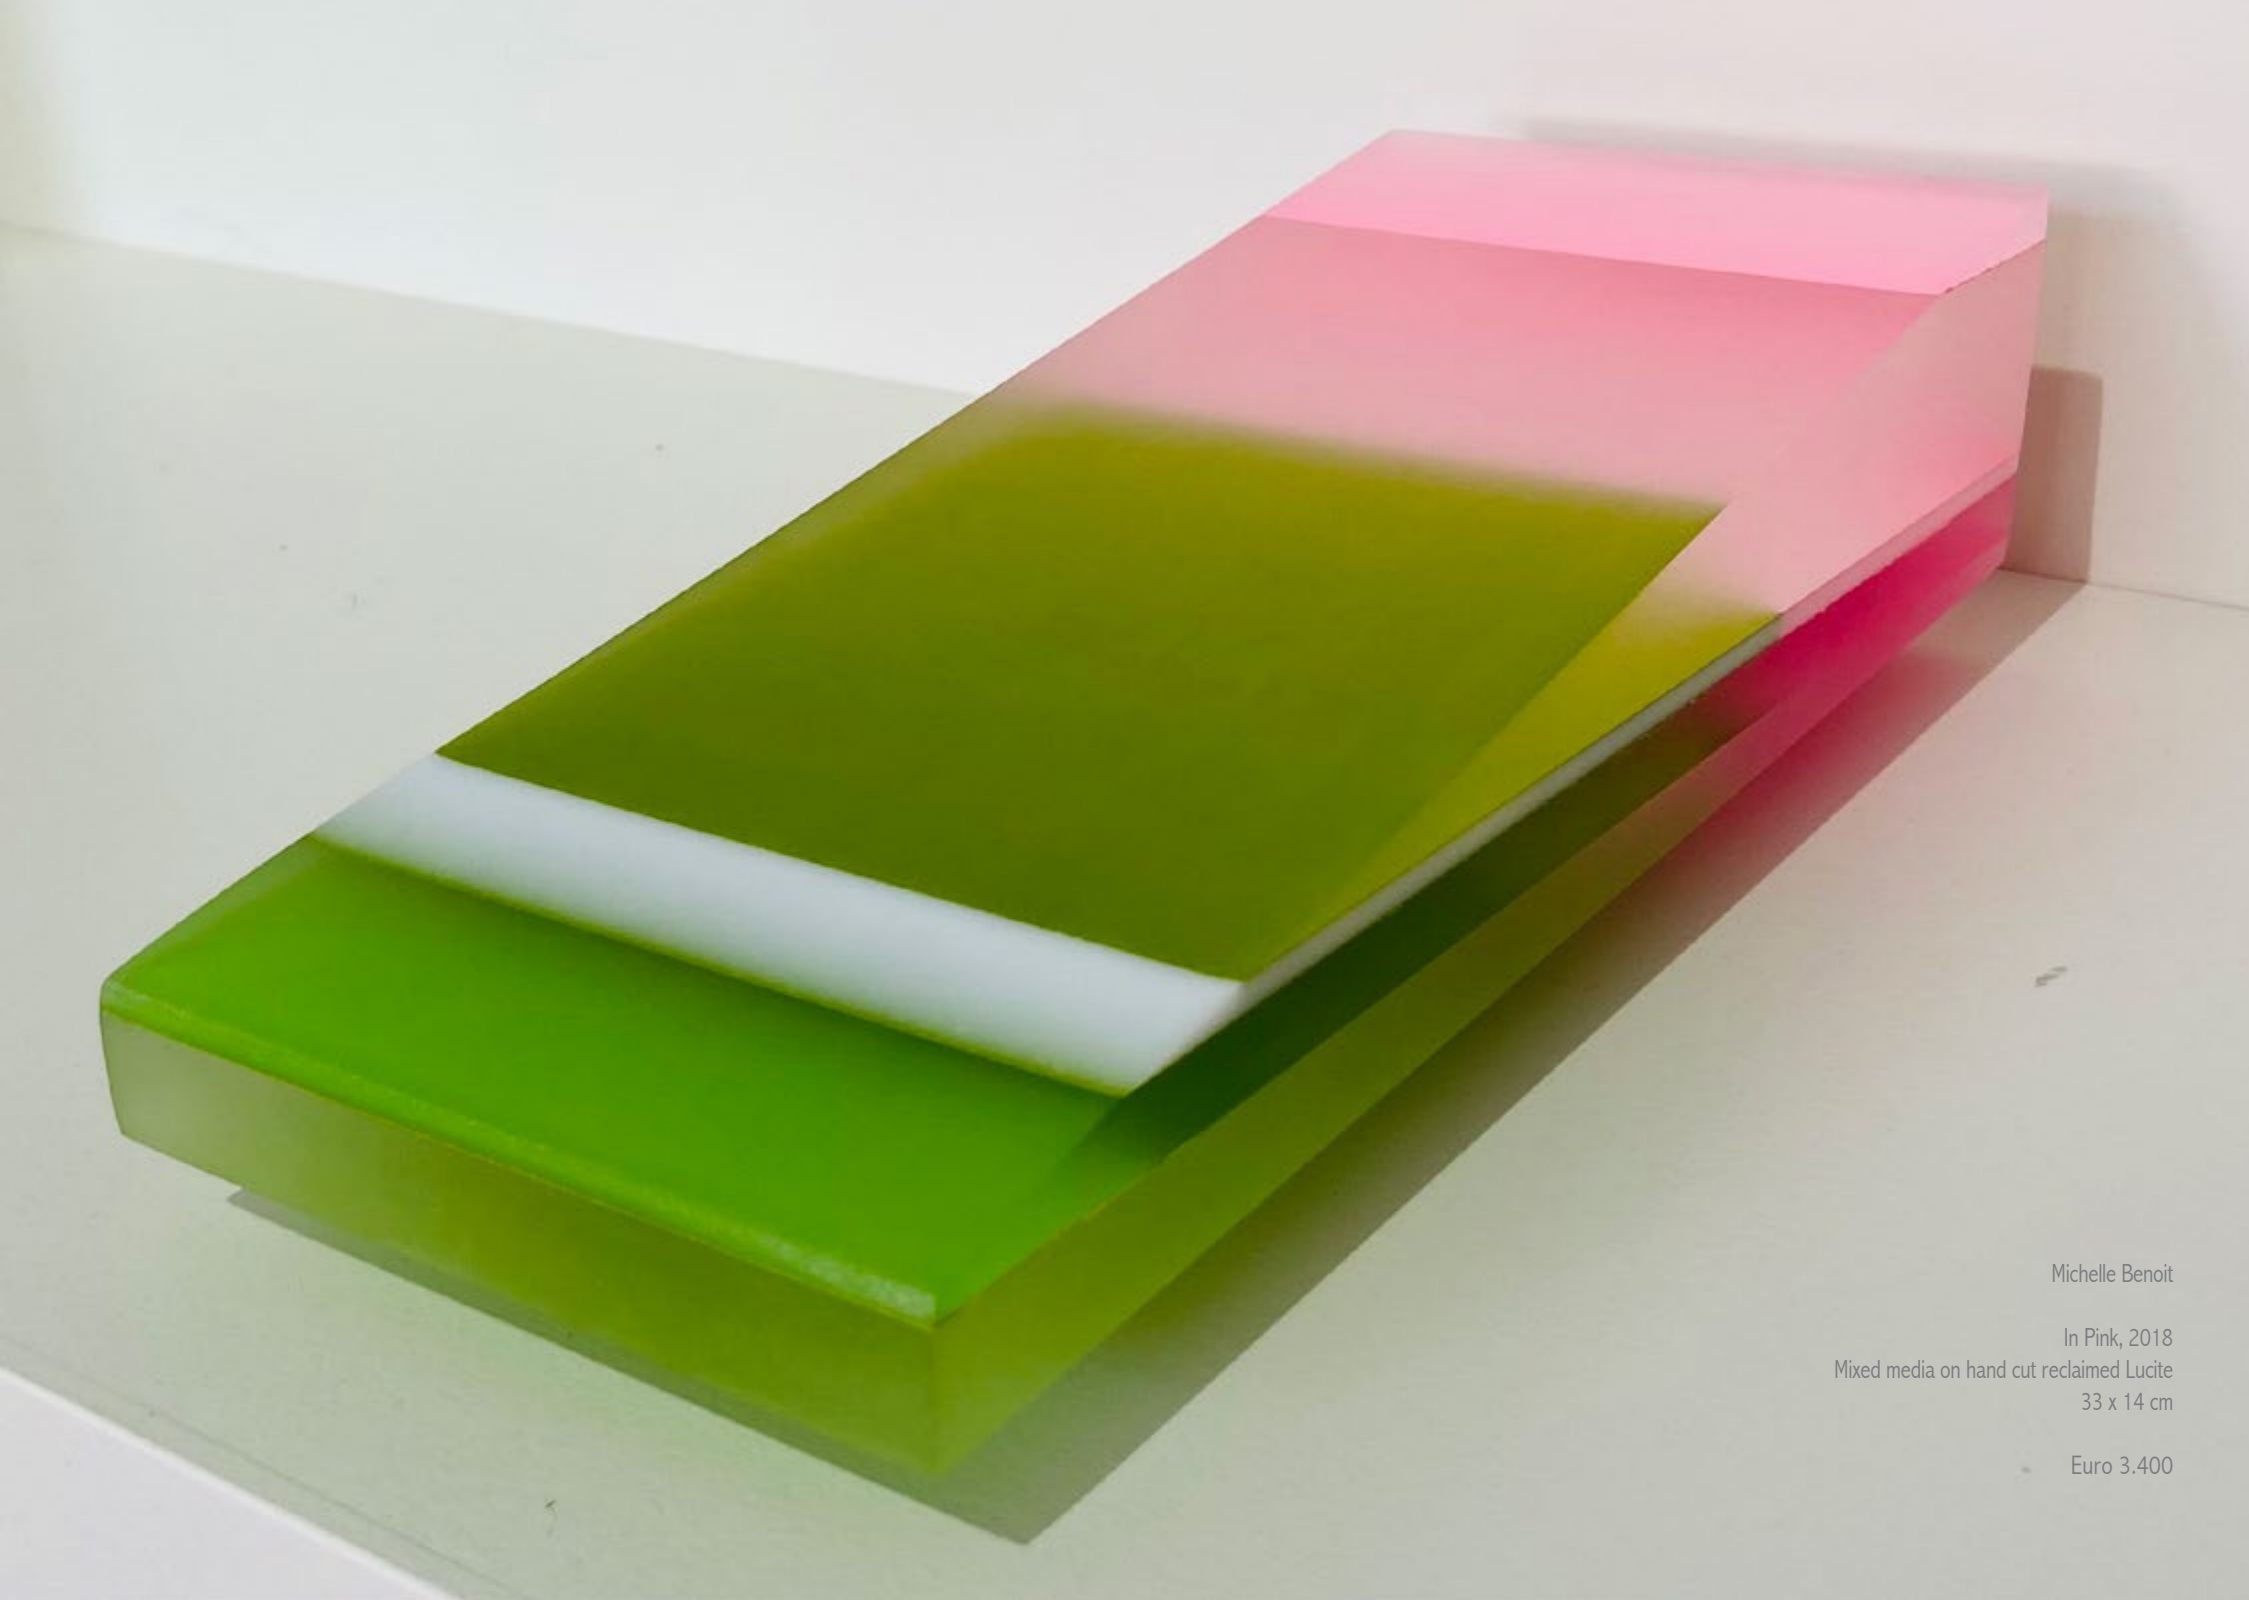

Michelle Benoit

In Pink, 2018

Mixed media on hand cut reclaimed Lucite
33 x 14 cm

Euro 3.400