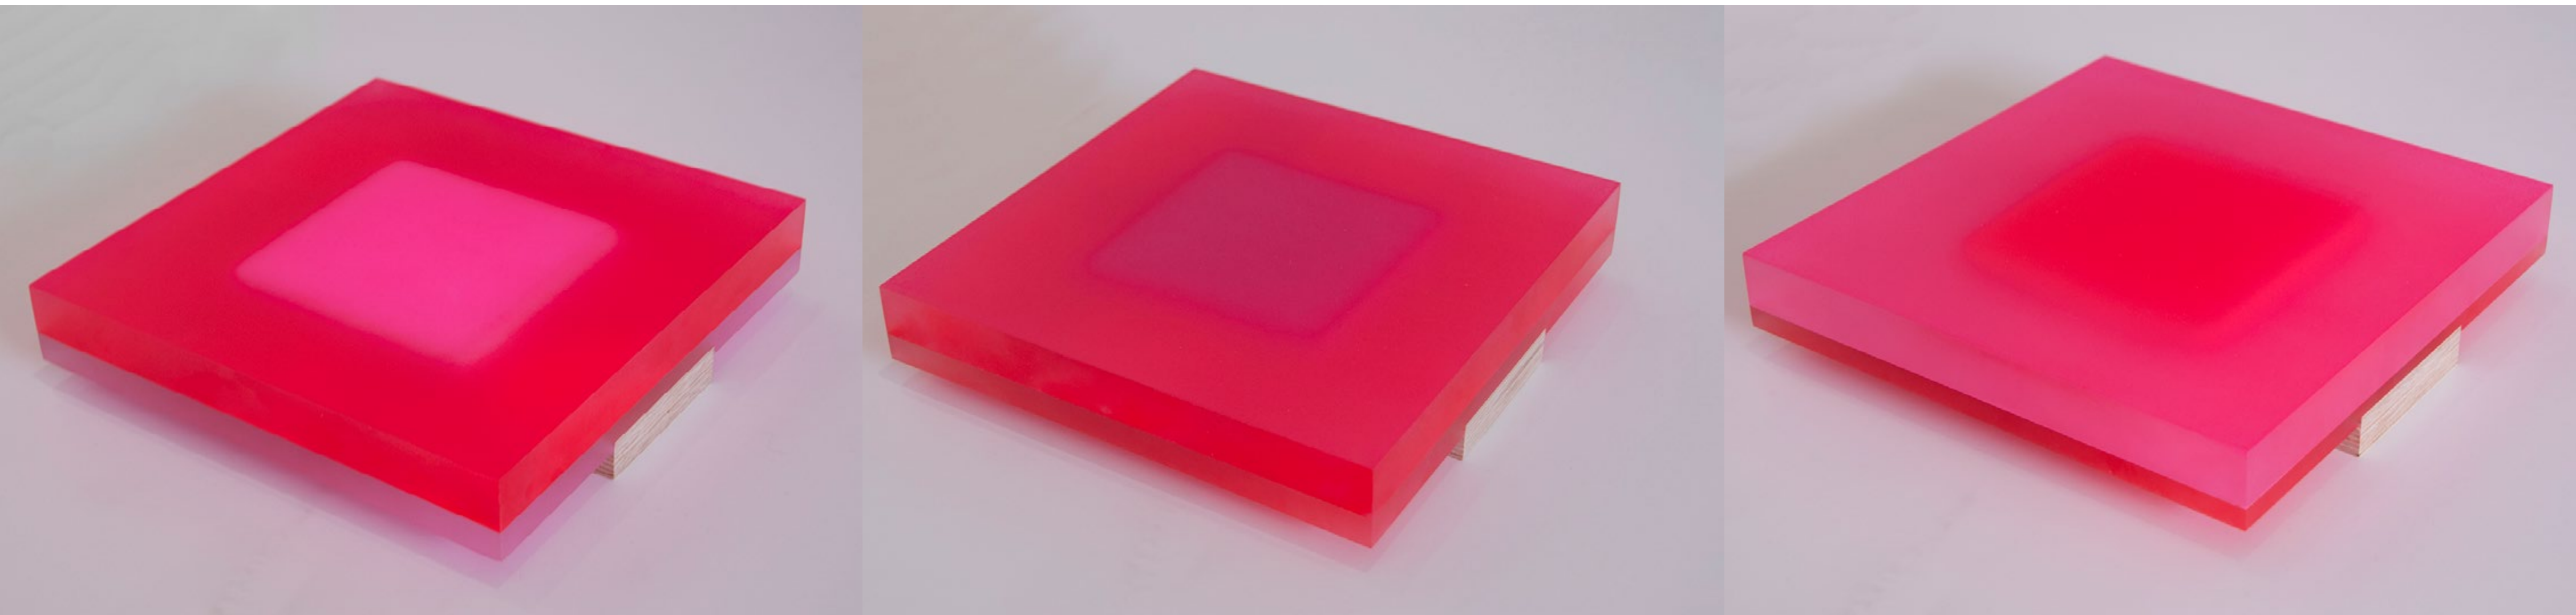

Euro 4.900

Michelle Benoit

**Pink Squares**, 2017

3 Mixed Media on reclaimed Lucite, Maple Wood  
3 á 30 x 30 cm

Euro 12.800 (three pieces)

Michelle Benoit

*Crest and Stratum, 2017*  
Mixed Media on reclaimed Lucite, Maple Wood  
43 x 10 cm