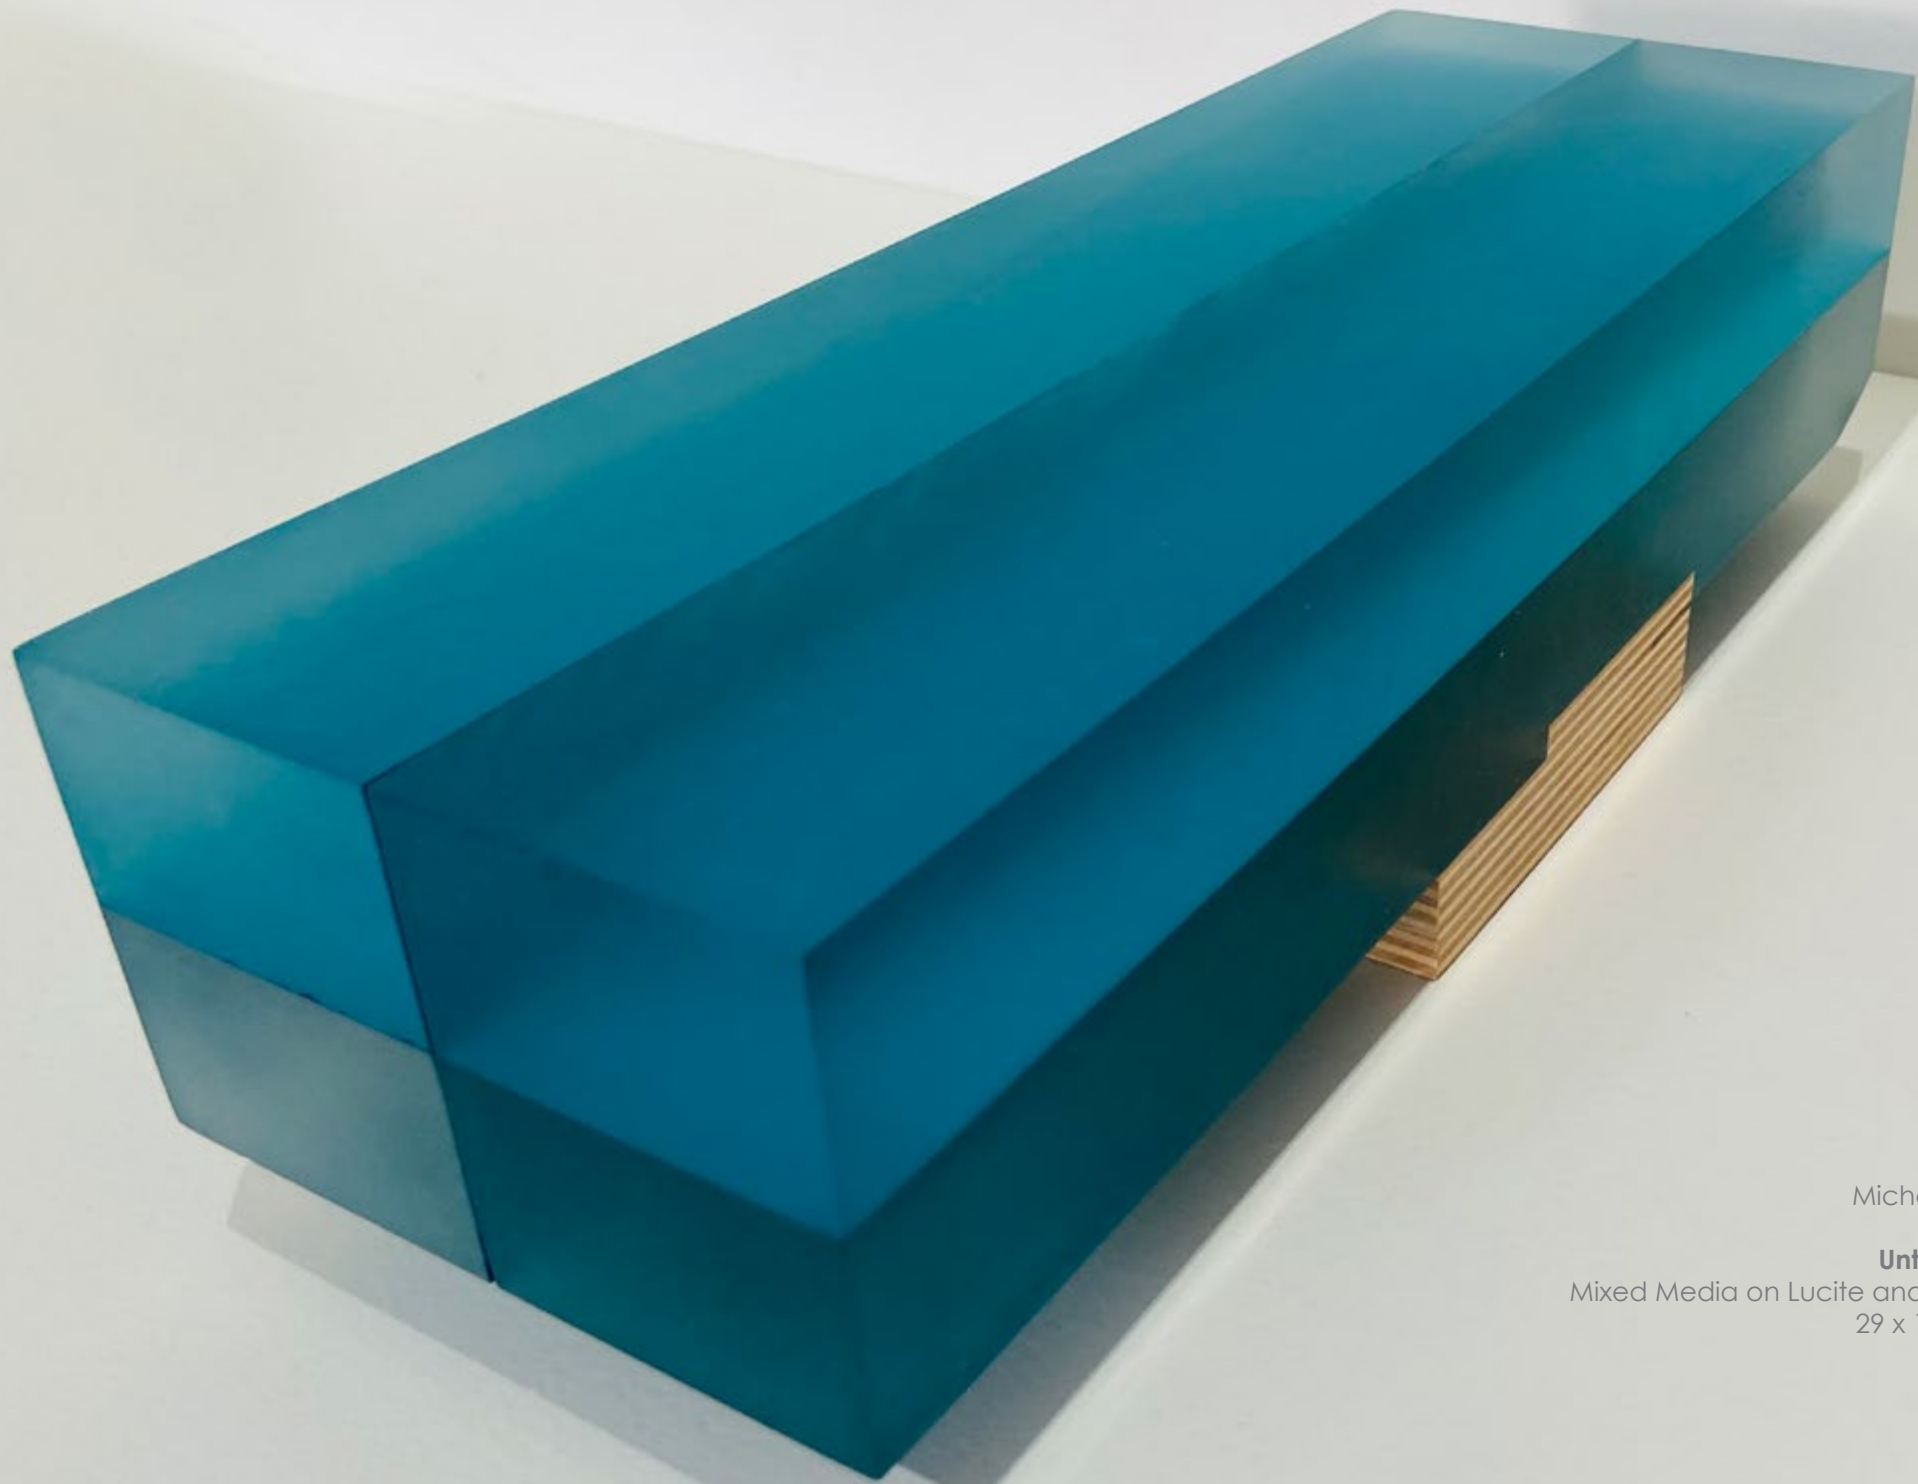

Michelle Benoit

Untitled, 2017

Mixed Media on Lucite and Appleply
29 x 10 x 10 cm

Euro 2.600